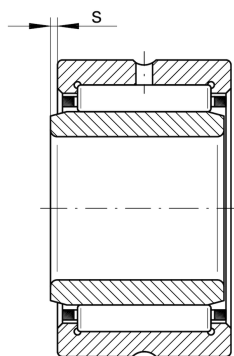

**NKI55/35-XL**

Needle roller bearing

Schaeffler ID:
0507624600000

Needle roller bearings NKI, light series

X-life

Technical information

**Main Dimensions & Performance Data**

d	55 mm	Bore diameter
D	72 mm	Outside diameter
B	35 mm	Width
C_r	63,000 N	Basic dynamic load rating, radial
C_{0r}	130,000 N	Basic static load rating, radial
C_{ur}	23,900 N	Fatigue load limit, radial
n_G	7,700 1/min	Limiting speed
n_{gr}	4,550 1/min	Reference speed
	0.38 kg	Weight

Dimensions

F	60 mm	Raceway diameter inner ring
r_{min}	0.6 mm	Minimum chamfer dimension
s	2 mm	Axial displacement

Temperature range

T_{min}	-30 °C	Operating temperature min.
T_{max}	120 °C	Operating temperature max.